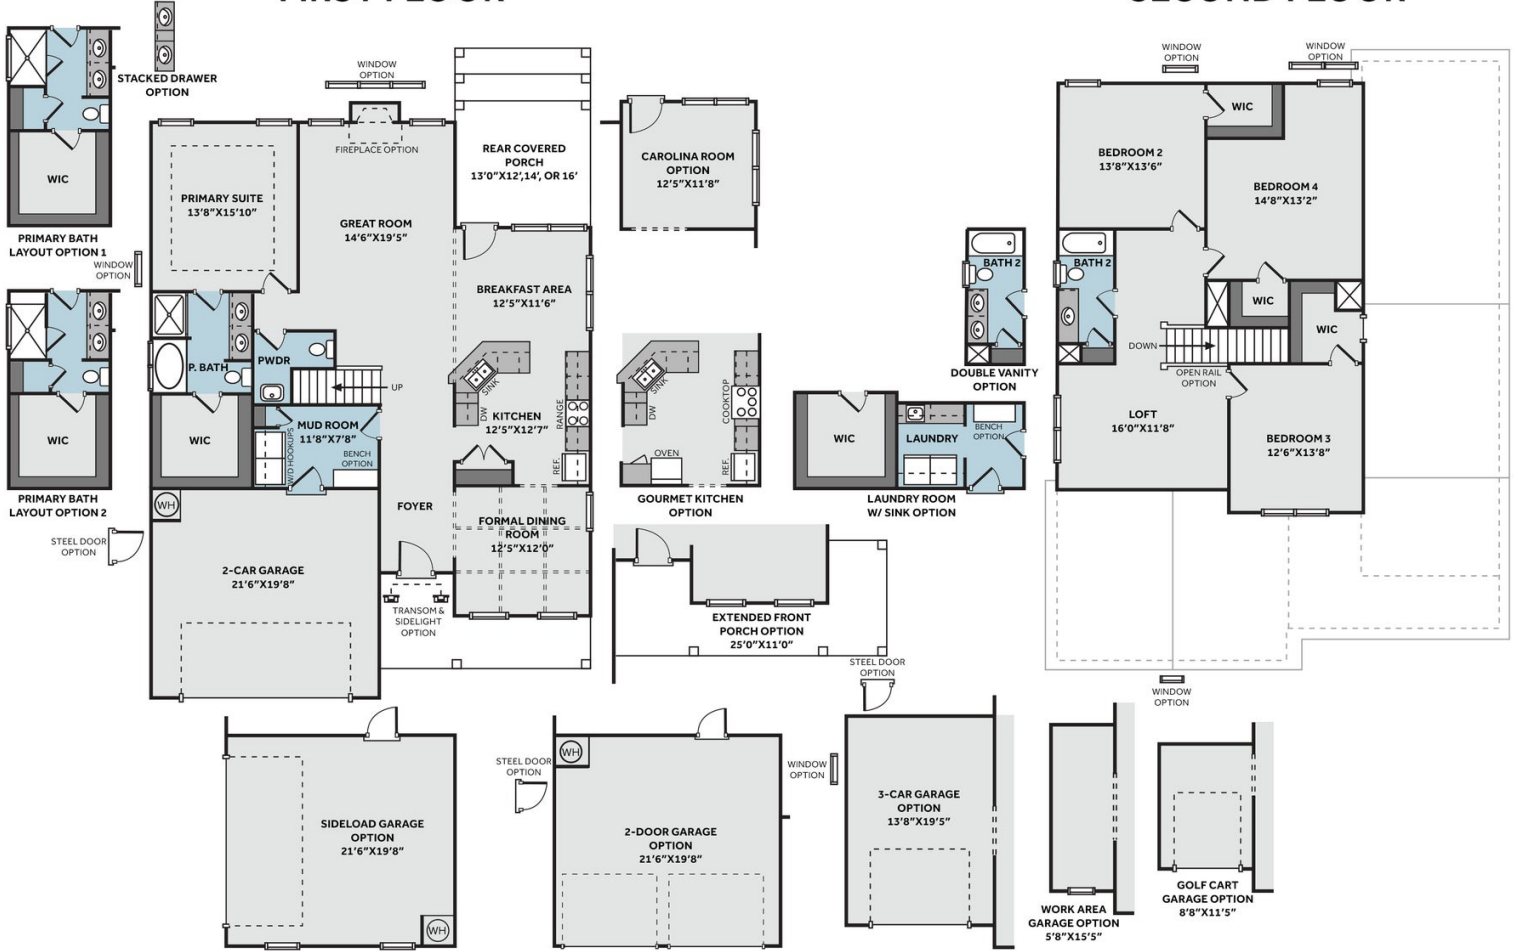

2.5 Baths

2 Car Garage

Primary Bedroom: Down

About 321 Gable End Court

- Great room with gas log fireplace with decorative mantle and granite surround in "Absolute Black".
- Covered porch creates the perfect outdoor living space and is easily accessible through the breakfast area.
- Formal dining room painted in Sherwin Williams "Mega Griege" with coffered ceiling and picture frame wainscoting detail.
- Kitchen features granite countertops in "Santa Cecilia Light", subway tile backsplash in "Arctic White" set in a brick pattern, Antique White shaker cabinets with island painted in "Urbane Bronze",

THE GRANVILLE
CC2680

FIRST FLOOR

SECOND FLOOR

Prices, plans, dimensions, features, specifications, materials, and availability of homes or communities are subject to change without notice or obligation. Illustrations are artists depictions only and may differ from completed improvements. All prices subject to change without notice. Please contact your sales associate before writing an offer.