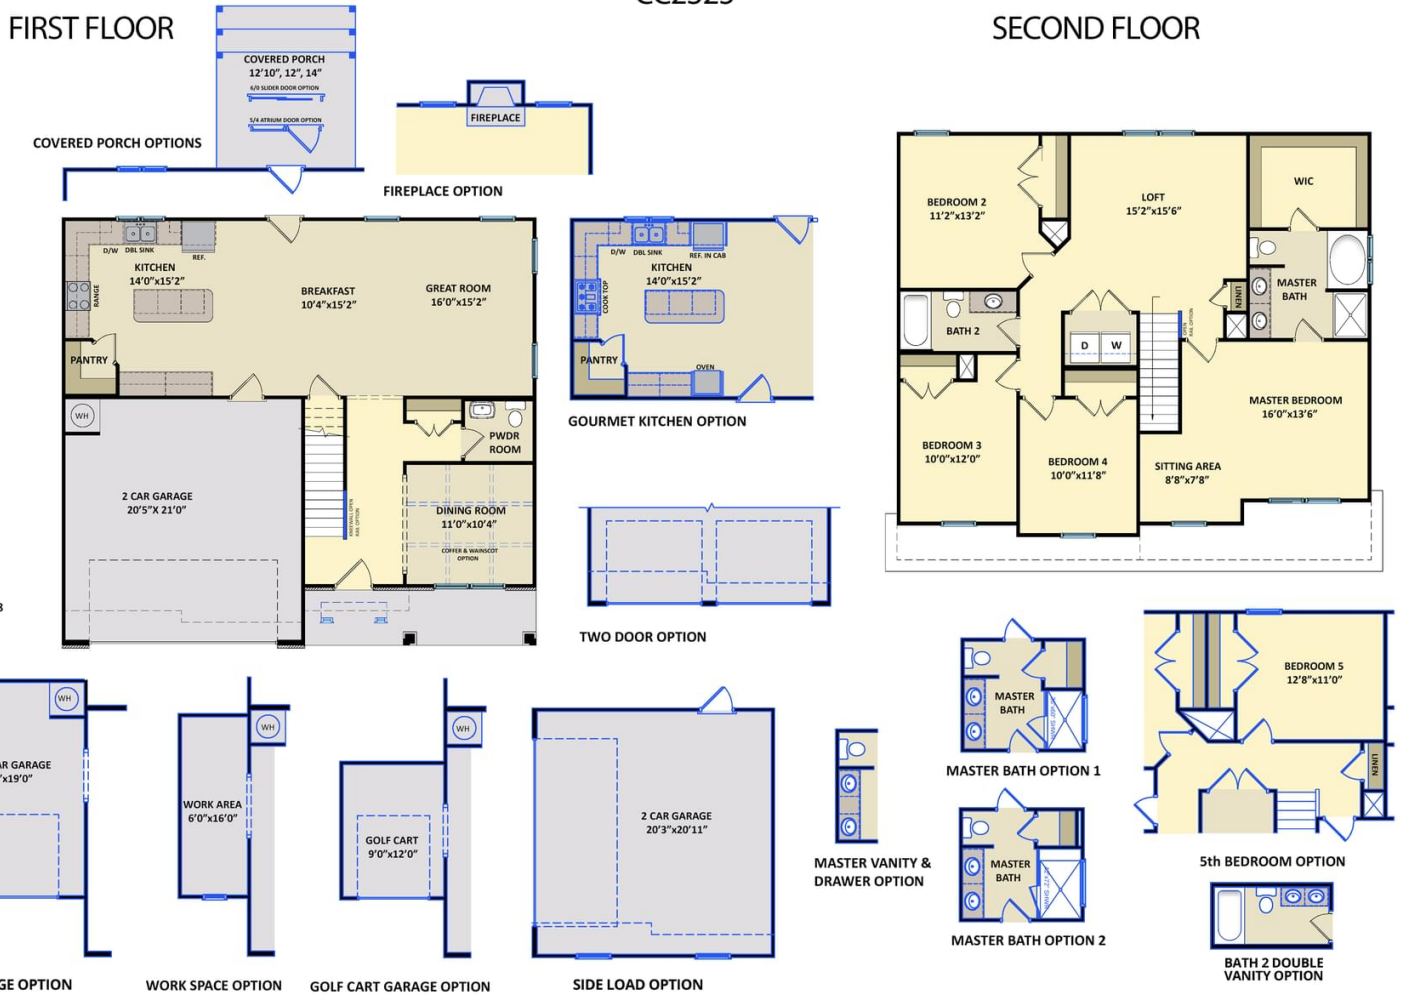

ARCHIVED 2021

The Drayton
CC2325

Prices, plans, dimensions, features, specifications, materials, and availability of homes or communities are subject to change without notice or obligation. Illustrations are artists depictions only and may differ from completed improvements. All prices subject to change without notice. Please contact your sales associate before writing an offer.