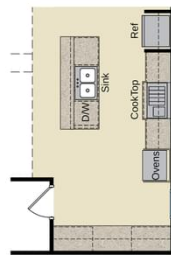

Gourmet Kitchen Option