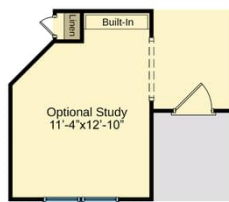

Study Option