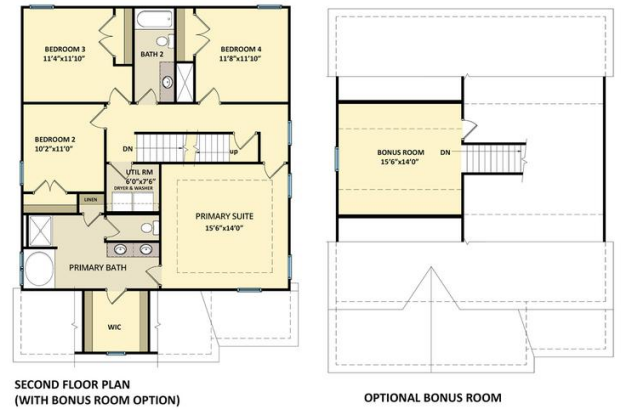

### **\$10,000 Builder Incentive!\***

- Great room with gas log fireplace with decorative mantle and granite surround in "Absolute Black".
  - Kitchen features island, granite countertops in "New Caledonia", subway tile backsplash in "Arctic White" set in a brick pattern, white shaker cabinets, pantry, and extended breakfast nook and dining area with views to the backyard. Stainless steel microwave, dishwasher, and gas range.
- ...Read More Online

**The Bailey**  
CC2136

**FIRST FLOOR**

**SECOND FLOOR**

**SECOND FLOOR WITH BONUS ROOM**

Prices, plans, dimensions, features, specifications, materials, and availability of homes or communities are subject to change without notice or obligation. Illustrations are artists depictions only and may differ from completed improvements. All prices subject to change without notice. Please contact your sales associate before writing an offer.