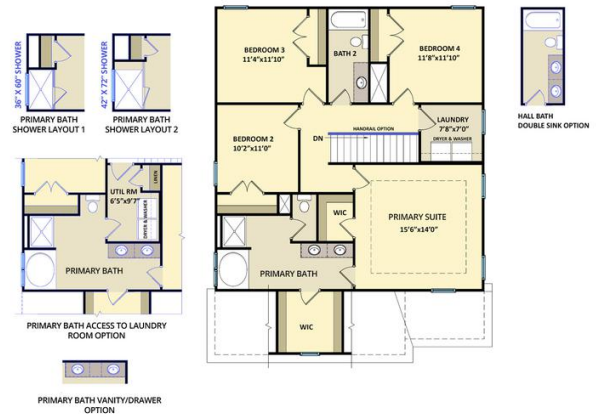

### **\$10,000 Builder Incentive!\***

- Great room with gas log fireplace with decorative mantle and granite surround in "Absolute Black".
  - Kitchen features island, granite countertops in "New Caledonia", subway tile backsplash in "Arctic White" set in a brick pattern, white shaker cabinets, pantry, and extended breakfast nook and dining area with views to the backyard. Stainless steel microwave, dishwasher, and gas range.
- ...Read More Online

**The Bailey**  
CC2136

**FIRST FLOOR**

**SECOND FLOOR**

**SECOND FLOOR WITH BONUS ROOM**

Prices, plans, dimensions, features, specifications, materials, and availability of homes or communities are subject to change without notice or obligation. Illustrations are artists depictions only and may differ from completed improvements. All prices subject to change without notice. Please contact your sales associate before writing an offer.