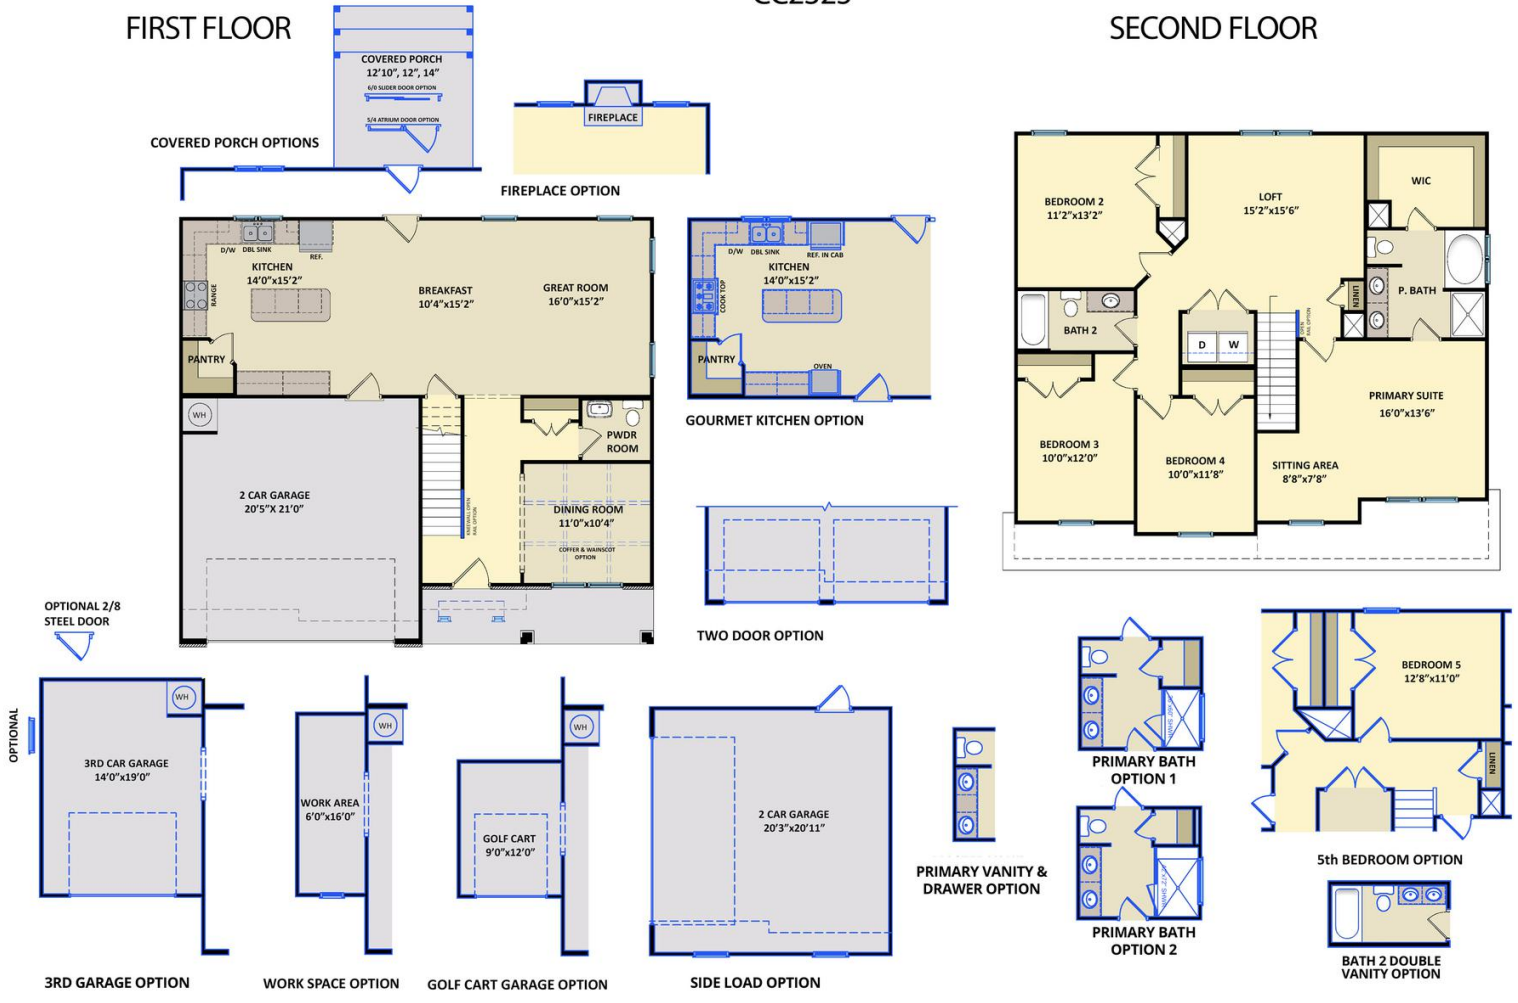

Elevation D

2,325 Sq Ft

2.0 Story

4 Beds

2.5 Baths

2 Car Garage

Master Bedroom: Up

About 440 Holly Grove Drive

- First floor with formal dining room painted in Sherwin Williams "Grays Harbor" with picture frame wainscoting detail and coffered ceiling.
- Great room with gas fireplace with decorative mantle and granite surround in "Absolute Black".
- Kitchen features island that is open to breakfast area and great room, white shaker cabinets, granite countertops in "Luna Pearl", subway tile backsplash in "Desert Gay" set in a brick pattern, and corner pantry; Stainless steel microwave, dishwasher and gas range.

The Drayton
CC2325

FIRST FLOOR

SECOND FLOOR

Prices, plans, dimensions, features, specifications, materials, and availability of homes or communities are subject to change without notice or obligation. Illustrations are artists depictions only and may differ from completed improvements. All prices subject to change without notice. Please contact your sales associate before writing an offer.