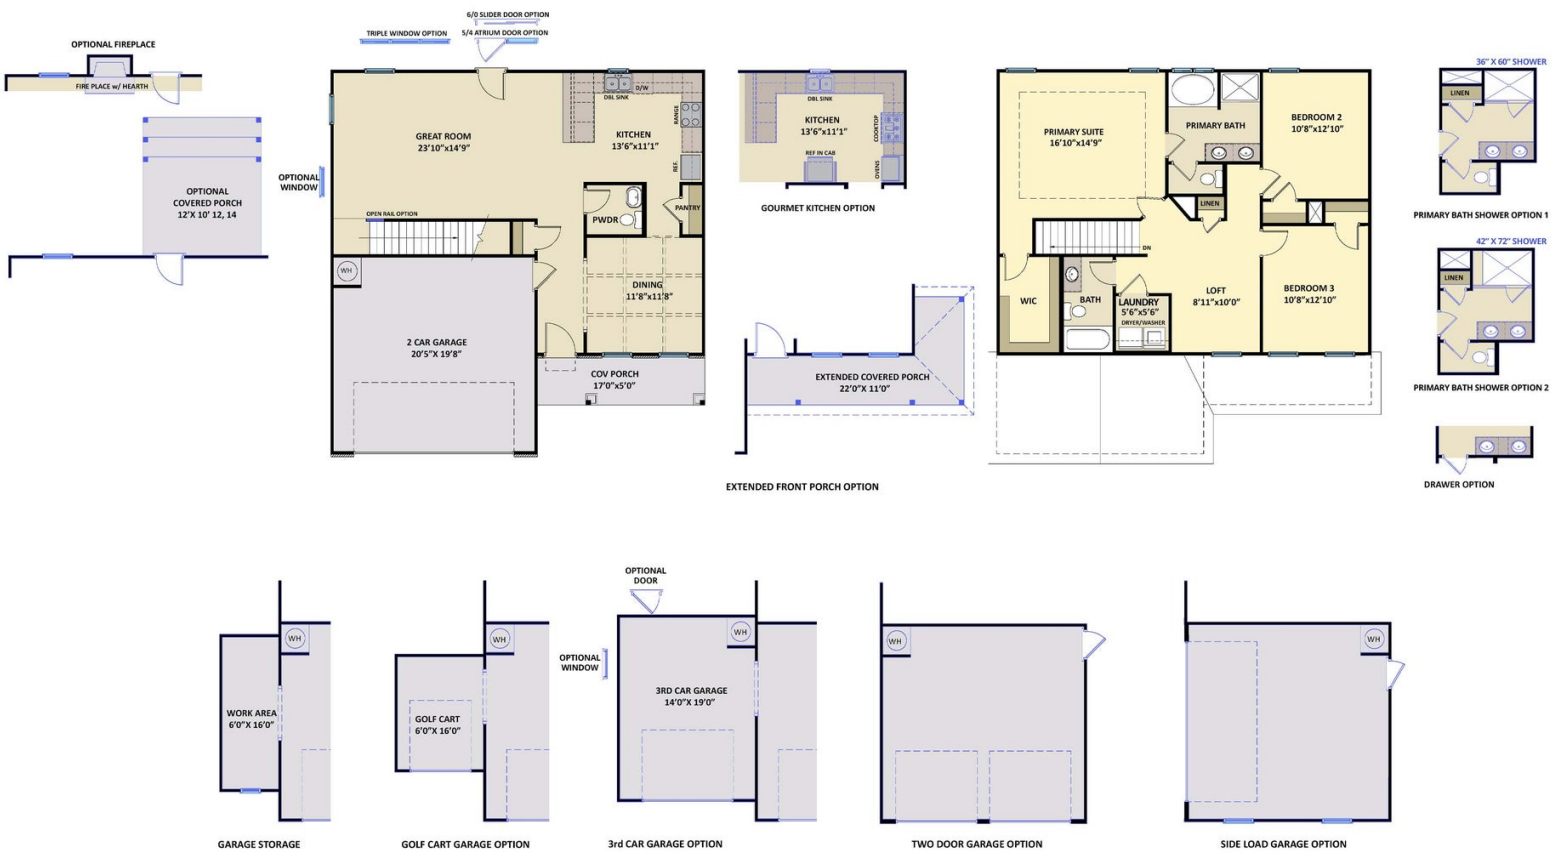

## About 444 Holly Grove Drive

- Great room with gas log fireplace with decorative mantle and granite surround in "Absolute Black".
- Covered porch creates the perfect outdoor space and is easily accessible through the great room.
- Open kitchen features granite countertops in "Azul Platino", "Arctic White" subway tile backsplash set in a brick pattern, white shaker cabinets, pantry, and sink with views to the backyard; stainless steel microwave, dishwasher, and gas range.

ARCHIVED 12/11/2023

**The Meadowbrook**

CC1997

**FIRST FLOOR**

**SECOND FLOOR**

Prices, plans, dimensions, features, specifications, materials, and availability of homes or communities are subject to change without notice or obligation. Illustrations are artists depictions only and may differ from completed improvements. All prices subject to change without notice. Please contact your sales associate before writing an offer.