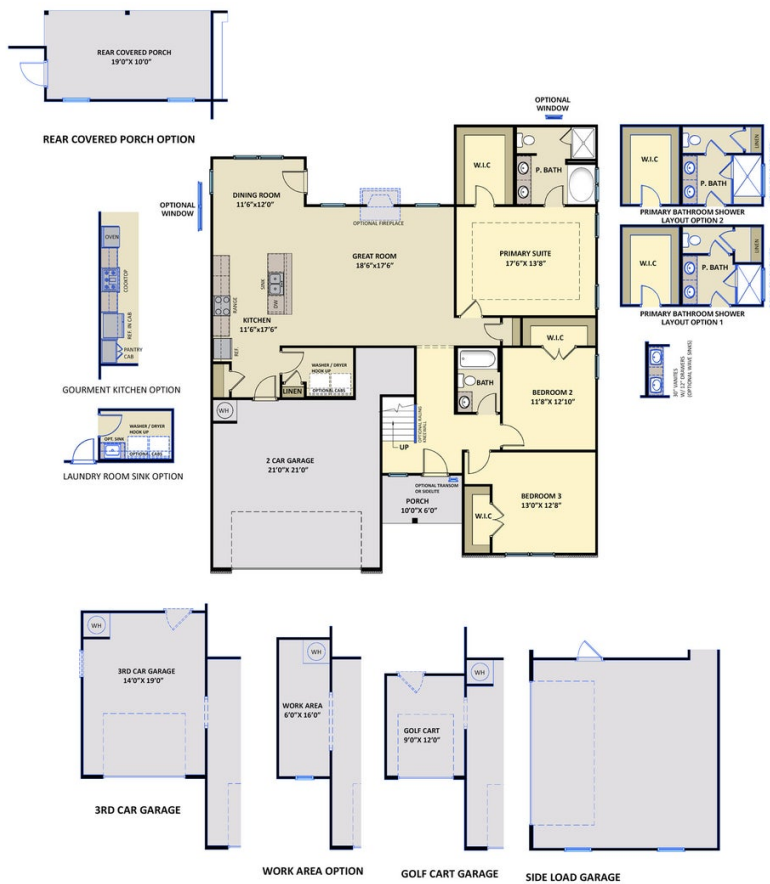

2,432 Sq Ft

1.5 Story

4 Beds

3.0 Baths

2 Car Garage

Primary Bedroom: Down

About 456 Holly Grove Drive

- Spacious great room with gas log fireplace with decorative mantle and granite surround in "Absolute Black".
- Kitchen features granite countertops in "Azul Platino", subway tile backsplash in "Arctic White" set in a brick pattern, Seattle "Snow" shaker cabinets, pantry, island with sink overlooking the great room, and dining area with views to the backyard; Stainless steel microwave, dishwasher, and gas range.
- Covered porch creates the perfect outdoor living space and is easily accessible through the dining

ARCHIVED 8/17/2023

The Cambridge
CC1850

FIRST FLOOR

SECOND FLOOR

Prices, plans, dimensions, features, specifications, materials, and availability of homes or communities are subject to change without notice or obligation. Illustrations are artists depictions only and may differ from completed improvements. All prices subject to change without notice. Please contact your sales associate before writing an offer.