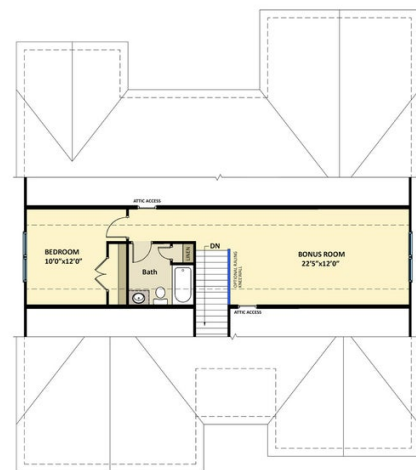

ARCHIVED 8/17/2023

The Cambridge
CC1850

FIRST FLOOR

SECOND FLOOR

Prices, plans, dimensions, features, specifications, materials, and availability of homes or communities are subject to change without notice or obligation. Illustrations are artists depictions only and may differ from completed improvements. All prices subject to change without notice. Please contact your sales associate before writing an offer.