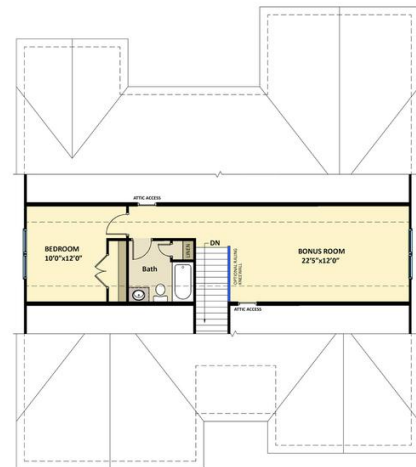

Prices, plans, dimensions, features, specifications, materials, and availability of homes or communities are subject to change without notice or obligation. Illustrations are artists depictions only and may differ from completed improvements. All prices subject to change without notice. Please contact your sales associate before writing an offer.