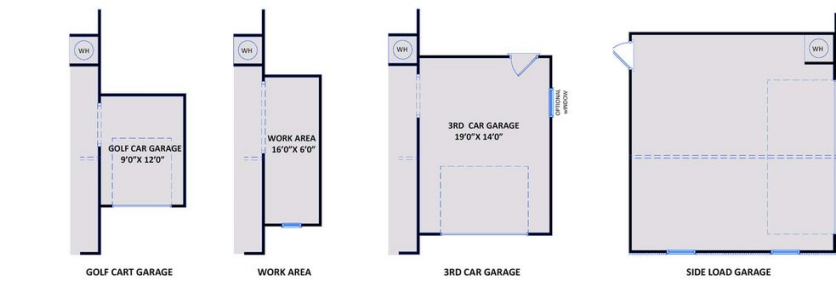

SECOND FLOOR

Prices, plans, dimensions, features, specifications, materials, and availability of homes or communities are subject to change without notice or obligation. Illustrations are artists depictions only and may differ from completed improvements. All prices subject to change without notice. Please contact your sales associate before writing an offer.