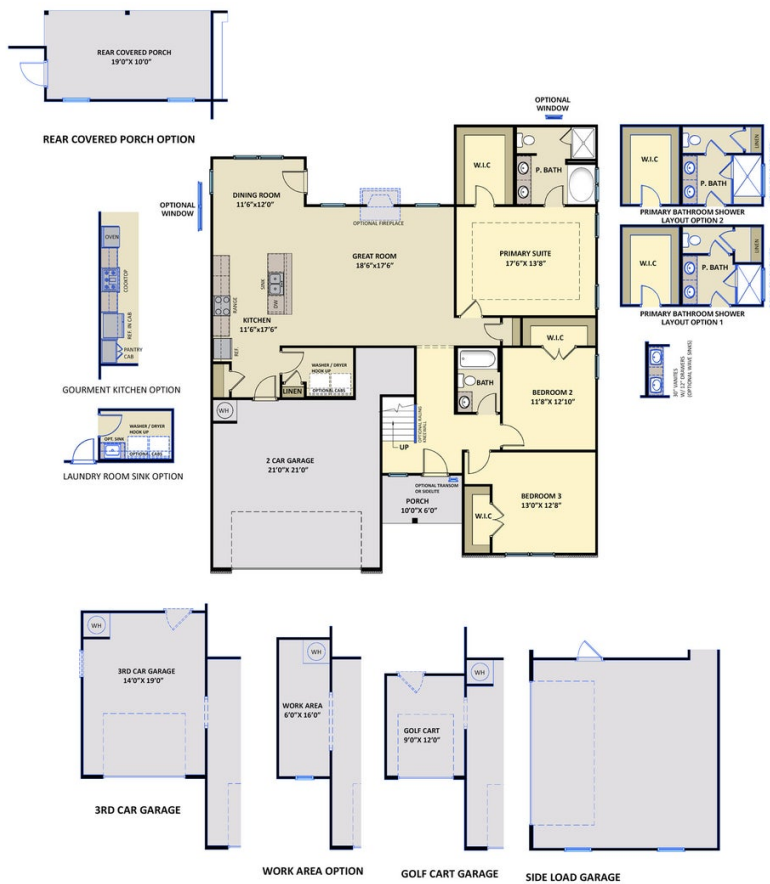

## About 507 Holly Grove Drive

- Spacious great room with gas log fireplace with decorative mantle and granite surround in "Absolute Black".
- Kitchen features granite countertops in "New Calendonia", tile backsplash in "Arctic White" set in a beautiful brickwork pattern, white shaker cabinets, dining area with views to the backyard, pantry, and island with sink overlooking the great room; stainless steel microwave, dishwasher, and gas range.
- Primary suite with beautiful tray ceiling & crown molding and walk-in closet; primary bathroom with ...Read More Online

ARCHIVED 8/17/2023

**The Cambridge**  
CC1850

FIRST FLOOR

SECOND FLOOR

Prices, plans, dimensions, features, specifications, materials, and availability of homes or communities are subject to change without notice or obligation. Illustrations are artists depictions only and may differ from completed improvements. All prices subject to change without notice. Please contact your sales associate before writing an offer.