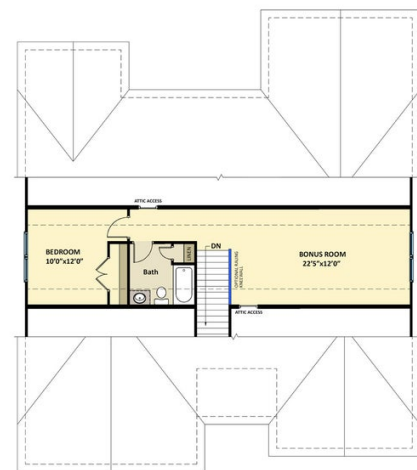

ARCHIVED 8/17/2023

The Cambridge
CC1850

FIRST FLOOR

SECOND FLOOR

Prices, plans, dimensions, features, specifications, materials, and availability of homes or communities are subject to change without notice or obligation. Illustrations are artists depictions only and may differ from completed improvements. All prices subject to change without notice. Please contact your sales associate before writing an offer.