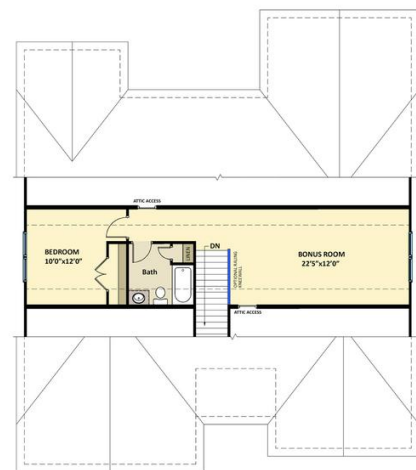

2,432 Sq. Ft.

1.5 Stories

4 Bed

3.0 Bath

Master Bed: Down

## About Cambridge

- Great room with optional gas log fireplace.
- Open kitchen with dining room with views to the backyard and double window option, island with sink overlooking the great room, and pantry; Gourmet kitchen appliance layout option with double wall ovens and cooktop
- First-floor laundry room in garage entry with linen closet, optional sink, and optional upper wall cabinets.
- Dining room with access to option rear covered porch.

...Read More Online

Elevation C

Elevation D

The Cambridge  
CC1850

FIRST FLOOR

SECOND FLOOR

Prices, plans, dimensions, features, specifications, materials, and availability of homes or communities are subject to change without notice or obligation. Illustrations are artists depictions only and may differ from completed improvements. All prices subject to change without notice. Please contact your sales associate before writing an offer.