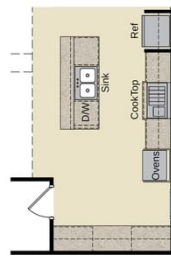

1,821 Sq. Ft.

1 Stories

3 - 4 Bed

2.0 Bath

Master Bed: Down

About Ivy Creek

- Great room features a corner fireplace
- Optional covered patio.
- Kitchen with breakfast area includes pantry.
- Laundry room/mud room provides access to garage.
- The master suite showcases a beautiful tray ceiling option, walk-in closet, garden tub, separate shower and his and hers sinks.
- 3 additional bedrooms with access to full bathroom with tub/shower combination.

...Read More Online

Elevation B

Elevation C

The Ivy Creek
CC1821

Master Shower Option

Gourmet Kitchen Option

Study Option

Prices, plans, dimensions, features, specifications, materials, and availability of homes or communities are subject to change without notice or obligation. Illustrations are artists depictions only and may differ from completed improvements. All prices subject to change without notice. Please contact your sales associate before writing an offer.