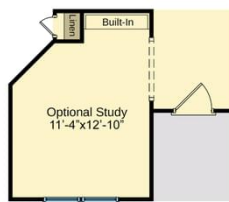

1,821 Sq. Ft.

1 Stories

3 - 4 Bed

2.0 Bath

Master Bed: Down

About Ivy Creek

- Great room features a corner fireplace
- Optional covered patio.
- Kitchen with breakfast area includes pantry.
- Laundry room/mud room provides access to garage.
- The master suite showcases a beautiful tray ceiling option, walk-in closet, garden tub, separate shower and his and hers sinks.
- 3 additional bedrooms with access to full bathroom with tub/shower combination.

...Read More Online

Elevation B

Elevation C

The Ivy Creek
CC1821

Master Shower Option

Gourmet Kitchen Option

Study Option

Prices, plans, dimensions, features, specifications, materials, and availability of homes or communities are subject to change without notice or obligation. Illustrations are artists depictions only and may differ from completed improvements. All prices subject to change without notice. Please contact your sales associate before writing an offer.