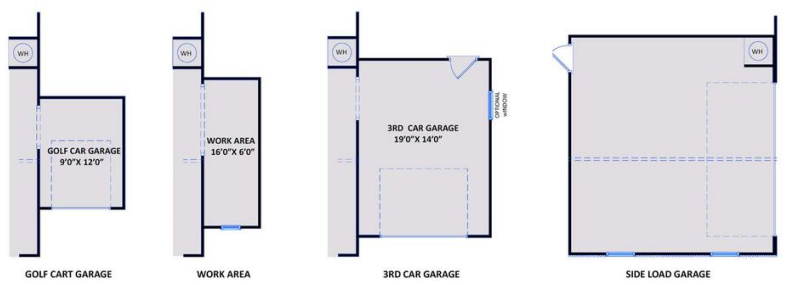

SECOND FLOOR

Prices, plans, dimensions, features, specifications, materials, and availability of homes or communities are subject to change without notice or obligation. Illustrations are artists depictions only and may differ from completed improvements. All prices subject to change without notice. Please contact your sales associate before writing an offer.