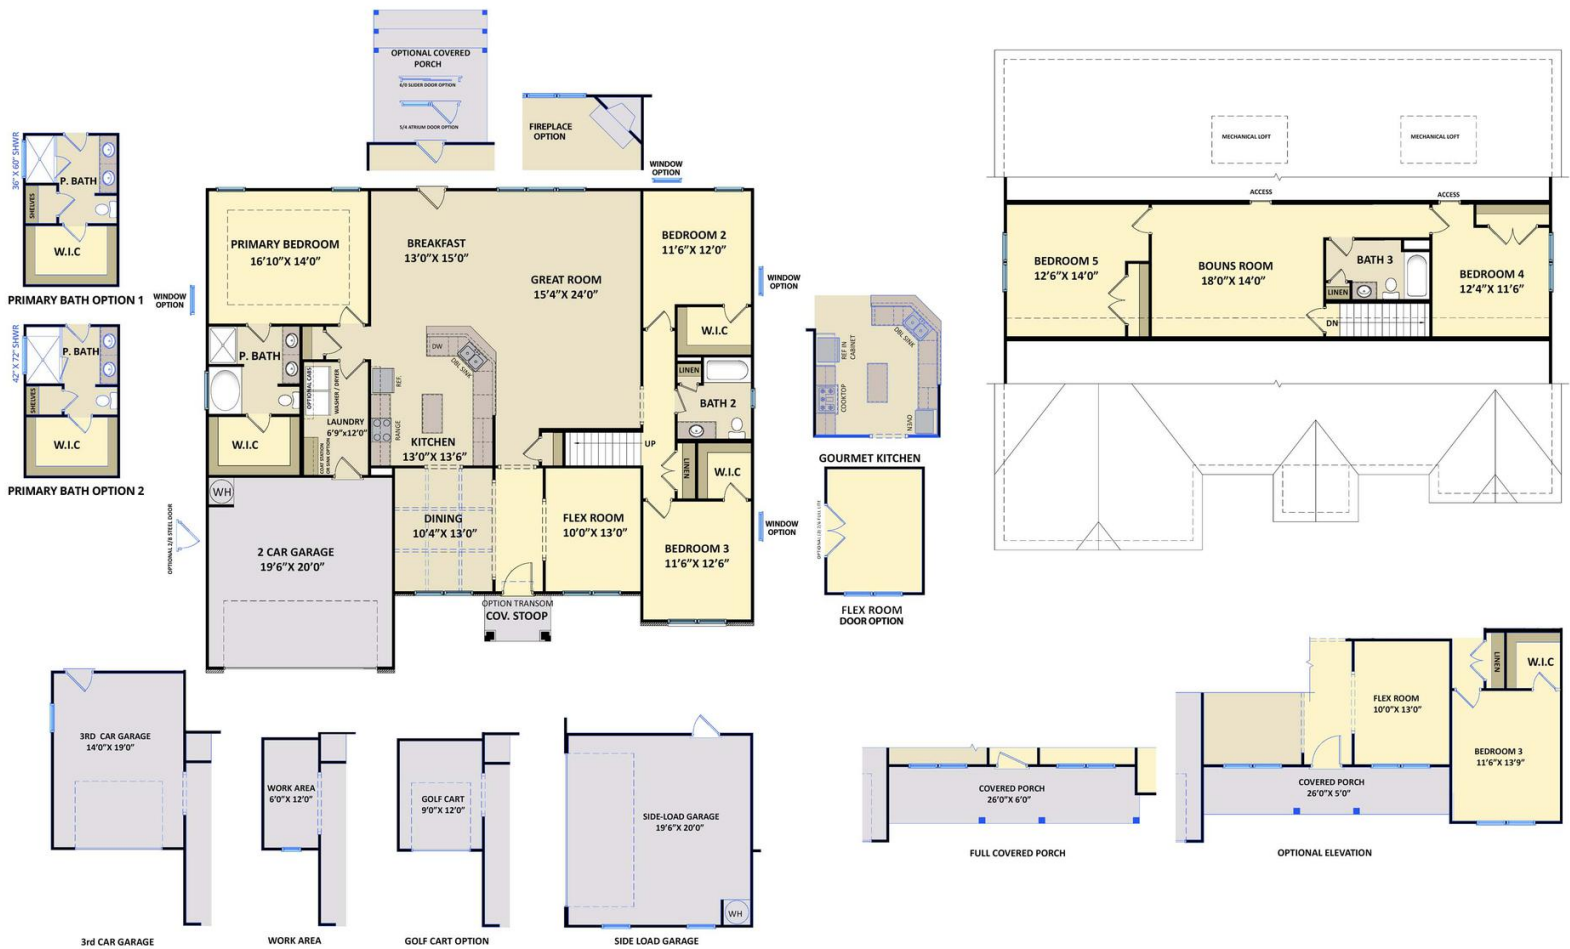

The Bladen

CC3107

FIRST FLOOR

SECOND FLOOR

Prices, plans, dimensions, features, specifications, materials, and availability of homes or communities are subject to change without notice or obligation. Illustrations are artists depictions only and may differ from completed improvements. All prices subject to change without notice. Please contact your sales associate before writing an offer.