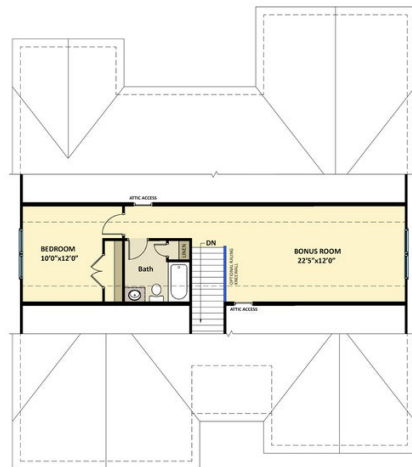

Prices, plans, dimensions, features, specifications, materials, and availability of homes or communities are subject to change without notice or obligation. Illustrations are artists depictions only and may differ from completed improvements. All prices subject to change without notice. Please contact your sales associate before writing an offer.