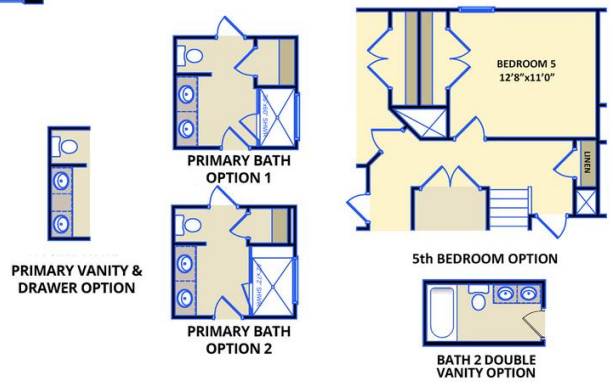

- First floor with formal dining room painted in Sherwin Williams "Dorian Grey" with picture frame wainscoting detail and coffered ceiling.
- Kitchen is open to breakfast area and great room and has an island, white shaker cabinets, granite countertops in "Santa Cecilia Light", subway tile backsplash in "Arctic White" set in a herringbone pattern, corner pantry; Stainless steel microwave, dishwasher, and gas range.
- Covered deck and grill deck makes the perfect outdoor space and is easily accessible through the breakfast area.

The Drayton
CC2325

FIRST FLOOR

SECOND FLOOR

Prices, plans, dimensions, features, specifications, materials, and availability of homes or communities are subject to change without notice or obligation. Illustrations are artists depictions only and may differ from completed improvements. All prices subject to change without notice. Please contact your sales associate before writing an offer.