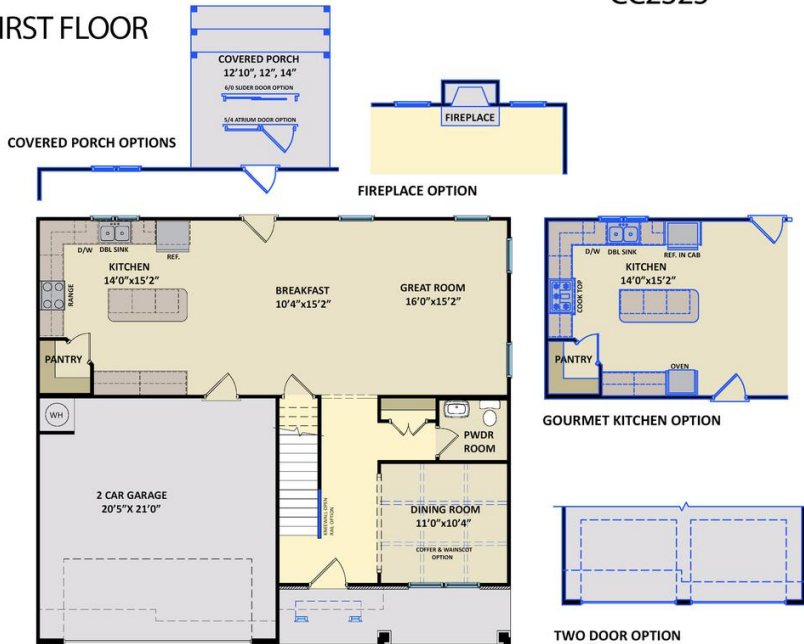

Elevation D

2,325 Sq Ft

2.0 Story

4 Beds

2.5 Baths

3 Car Garage

Master Bedroom: Up

About 40 Wigeon Way

- First floor with formal dining room painted in Sherwin Williams "Dorian Grey" with picture frame wainscoting detail and coffered ceiling.
- Kitchen is open to breakfast area and great room and has an island, white shaker cabinets, granite countertops in "Santa Cecilia Light", subway tile backsplash in "Arctic White" set in a herringbone pattern, corner pantry; Stainless steel microwave, dishwasher, and gas range.
- Covered deck and grill deck makes the perfect outdoor space and is easily accessible through the breakfast area.

The Drayton
CC2325

FIRST FLOOR

SECOND FLOOR

Prices, plans, dimensions, features, specifications, materials, and availability of homes or communities are subject to change without notice or obligation. Illustrations are artists depictions only and may differ from completed improvements. All prices subject to change without notice. Please contact your sales associate before writing an offer.