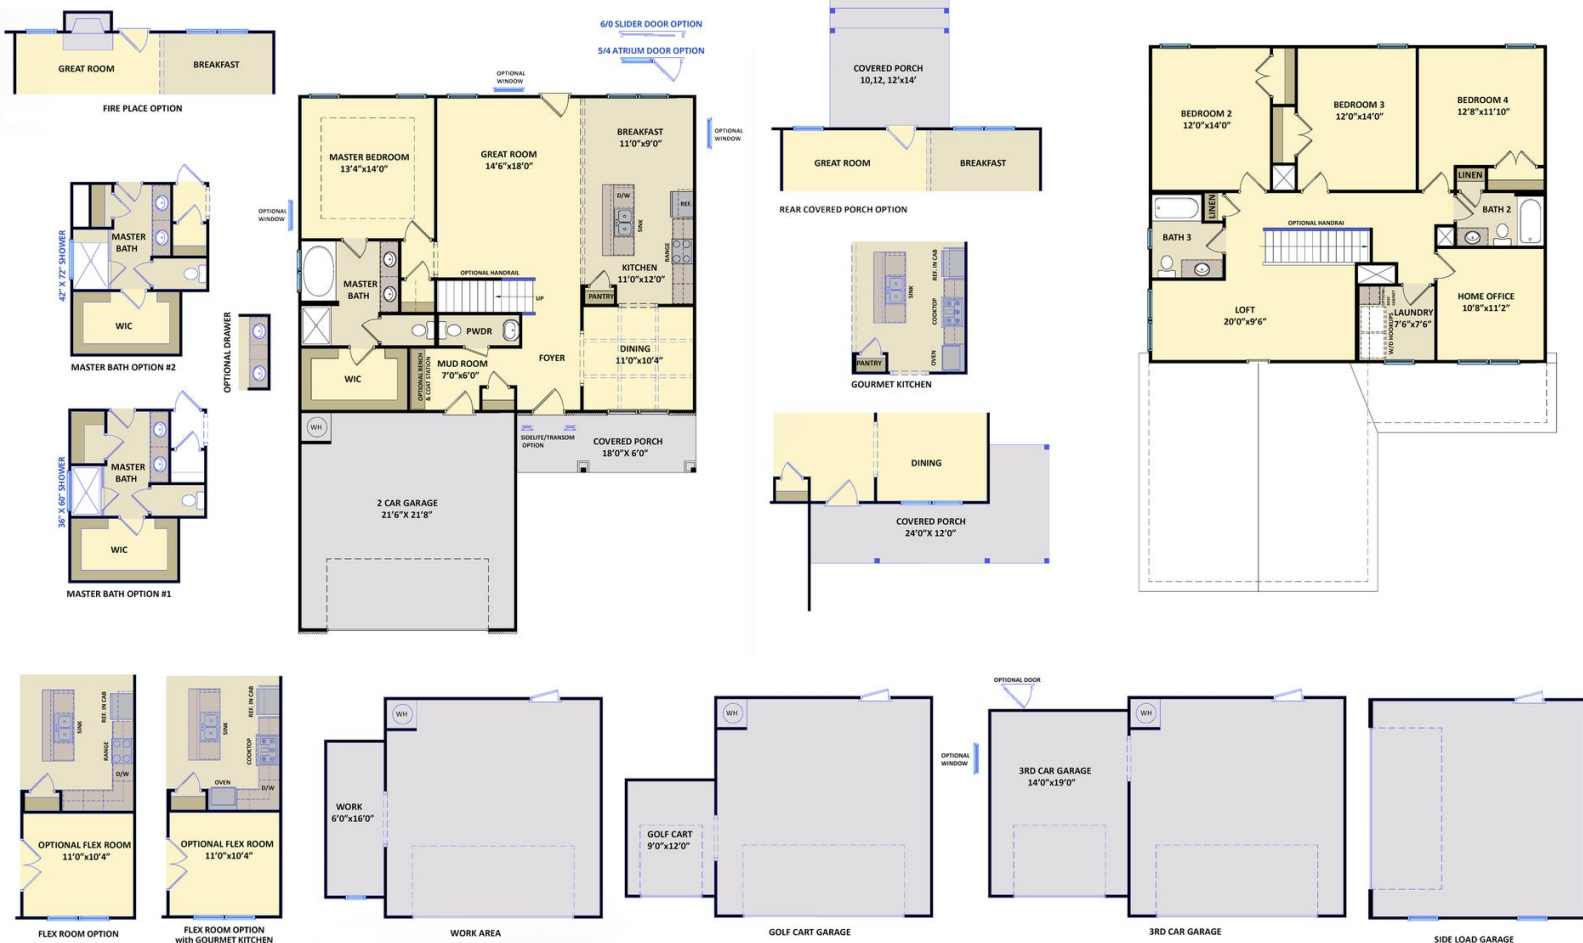

2,560 Sq Ft

2.0 Story

4 Beds

3.5 Baths

3 Car Garage

Primary Bedroom: Down

About 50 Wigeon Way

- Great room with gas log fireplace with decorative mantle and granite surround in "Steel Grey"; Covered deck and grill deck off of great room.
- Formal Dining Room painted in Sherwin Williams "Cityscape" with coffered ceiling and picture frame wainscotting detail.
- Kitchen open to great room with breakfast area, island with sink, white shaker cabinets, granite countertops in "Luna Pearl", natural stone mosaic backsplash in "Carrara", and pantry; Stainless steel microwave, dishwasher, and gas range.

ARCHIVED 07/07/2022

The Clayton
CC2560

FIRST FLOOR

SECOND FLOOR

Prices, plans, dimensions, features, specifications, materials, and availability of homes or communities are subject to change without notice or obligation. Illustrations are artists depictions only and may differ from completed improvements. All prices subject to change without notice. Please contact your sales associate before writing an offer.