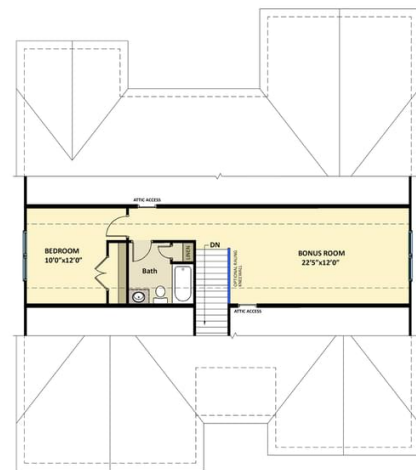

Prices, plans, dimensions, features, specifications, materials, and availability of homes or communities are subject to change without notice or obligation. Illustrations are artists depictions only and may differ from completed improvements. All prices subject to change without notice. Please contact your sales associate before writing an offer.