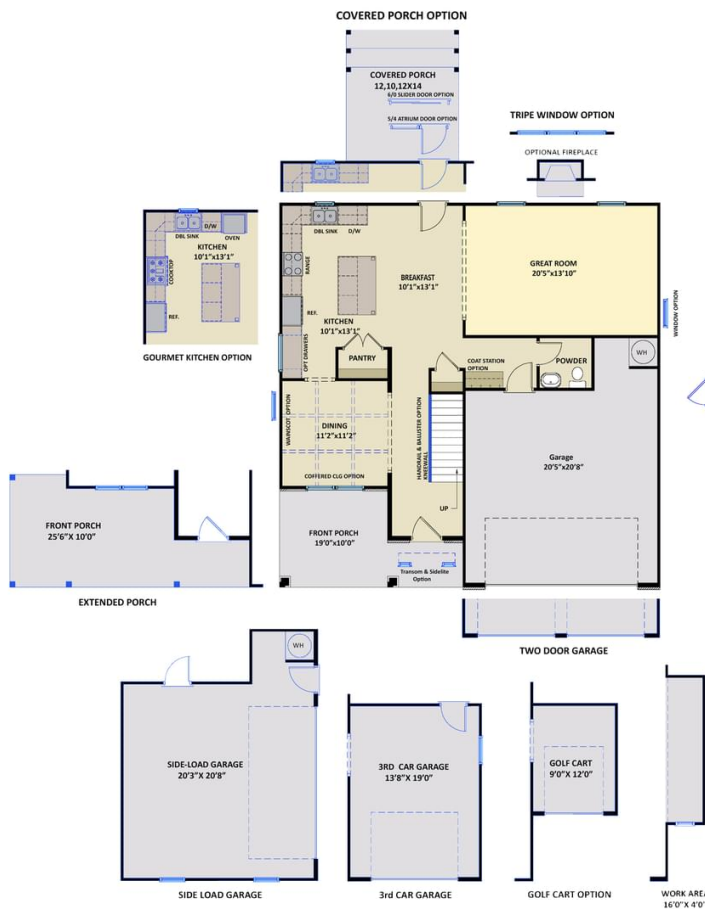

The Brunswick
CC2355

FIRST FLOOR