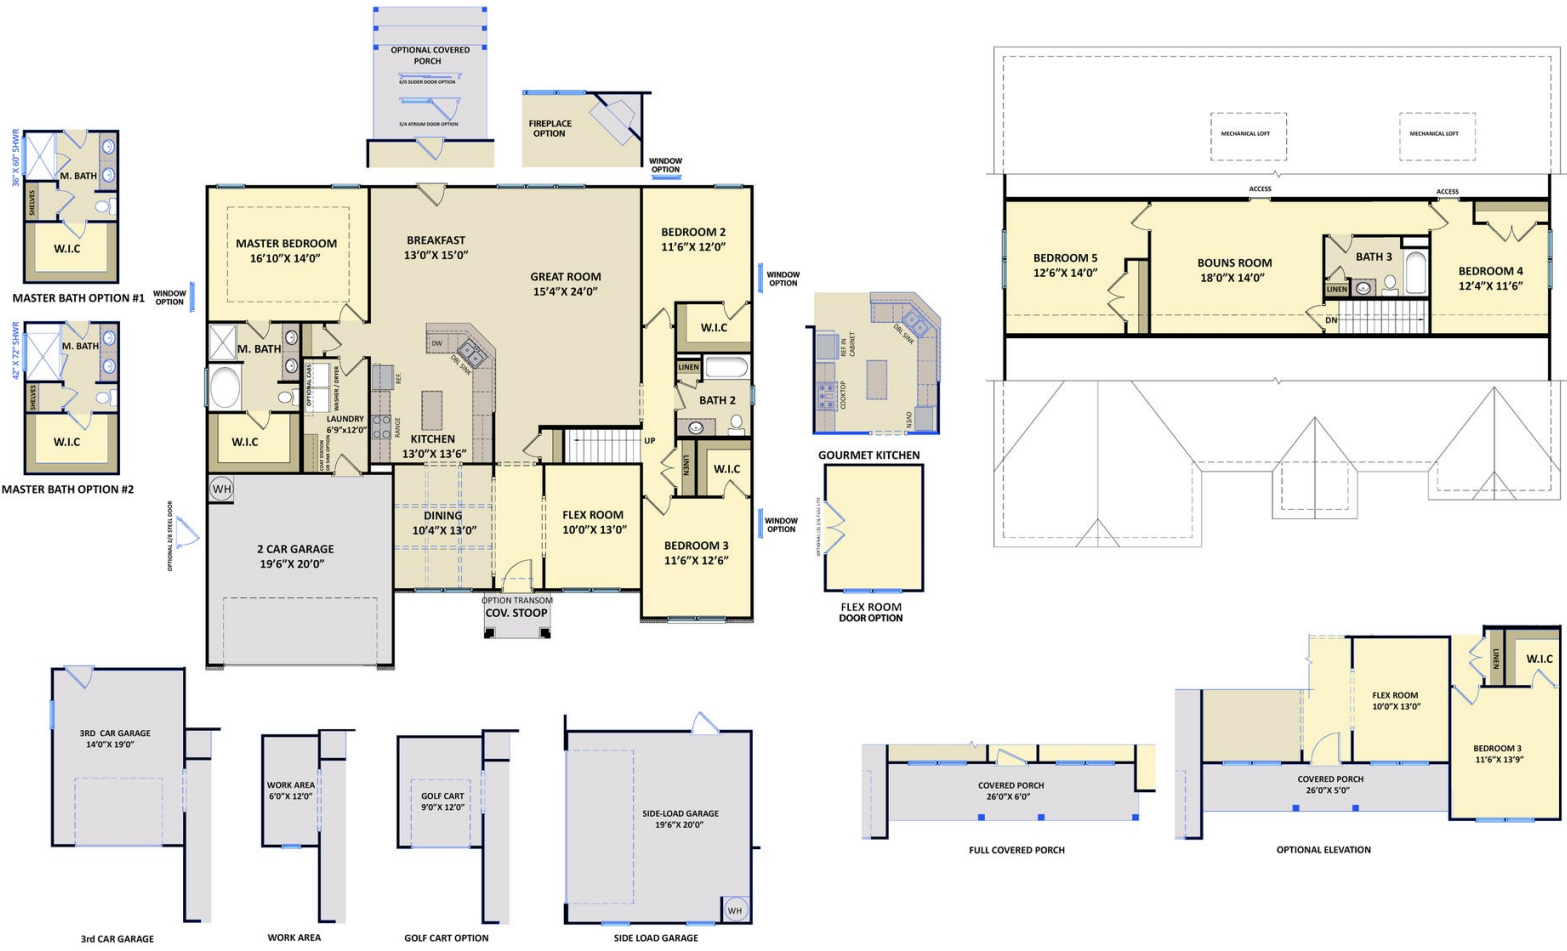

ARCHIVED 2/17/2022

The Bladen
CC3107

FIRST FLOOR

SECOND FLOOR

Prices, plans, dimensions, features, specifications, materials, and availability of homes or communities are subject to change without notice or obligation. Illustrations are artists depictions only and may differ from completed improvements. All prices subject to change without notice. Please contact your sales associate before writing an offer.