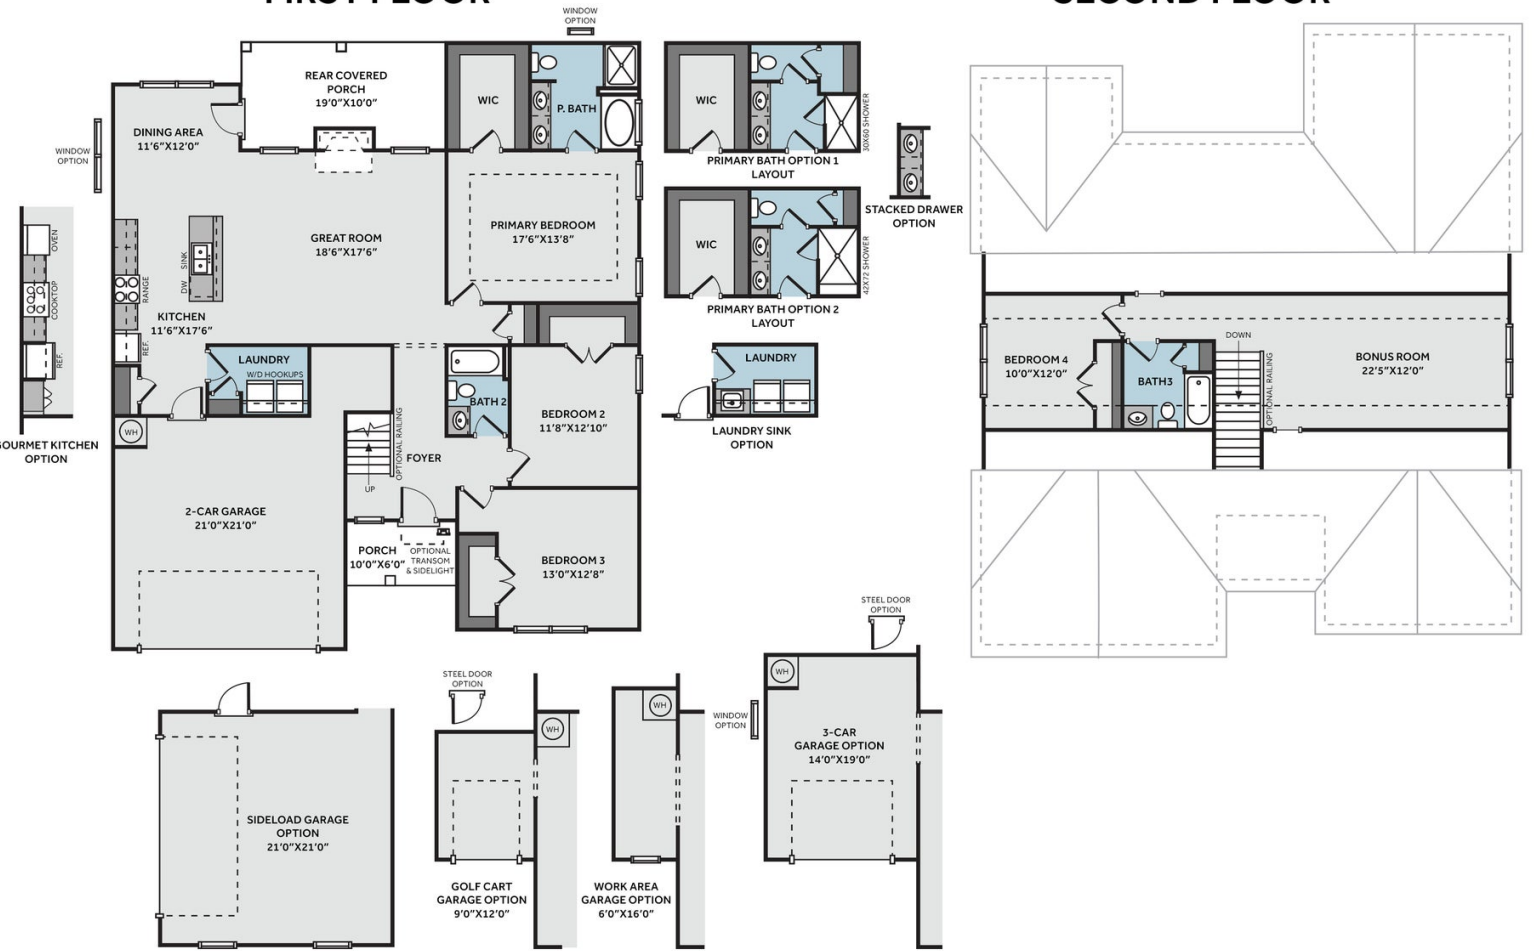

2,432 Sq. Ft.

1.5 Stories

4 Bed

3.0 Bath

Primary Bed: Down

About Cambridge

- Great room with optional gas log fireplace.
- Open kitchen with dining room with views to the backyard and double window option, island with sink overlooking the great room, and pantry; Gourmet kitchen appliance layout option with double wall ovens and cooktop
- First-floor laundry room in garage entry with linen closet, optional sink, and optional upper wall cabinets.
- Dining room with access to option rear covered porch.

...Read More Online

Elevation D with Dutch Hips

THE CAMBRIDGE

CC1850

FIRST FLOOR

SECOND FLOOR

Prices, plans, dimensions, features, specifications, materials, and availability of homes or communities are subject to change without notice or obligation. Illustrations are artists depictions only and may differ from completed improvements. All prices subject to change without notice. Please contact your sales associate before writing an offer.