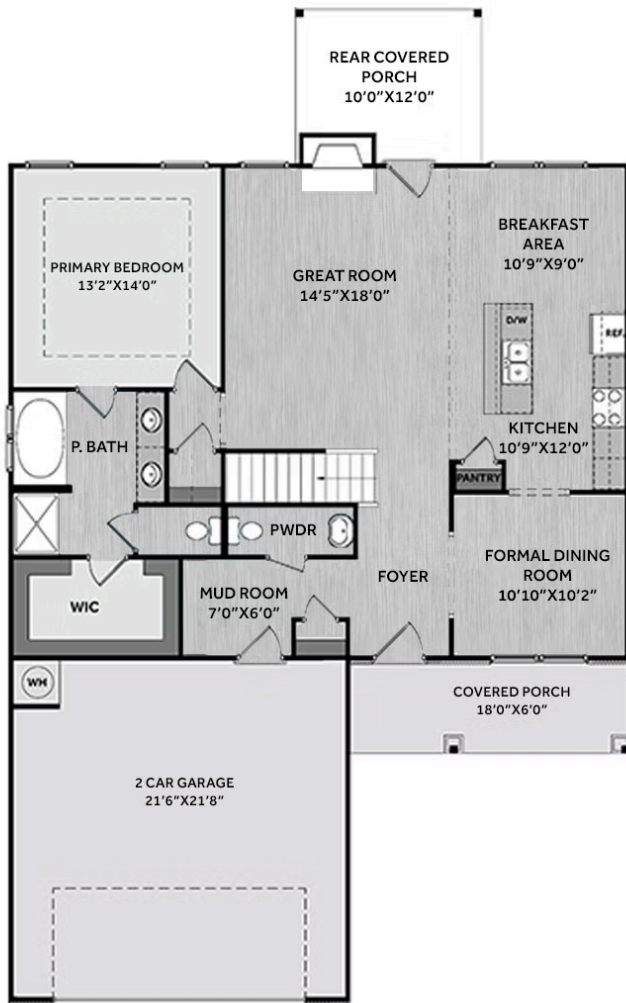

Elevation D - Artistic Rendering for Representation Purposes Only

2,560 Sq Ft

2.0 Story

4 Beds

3.5 Baths

2 Car Garage

Primary Bedroom: Down

About 20 Malbec Way

- First-floor primary suite features a tray ceiling with crown molding and an en-suite bath with a white dual sink vanity and "Niagara" quartz countertop, private water closet, a garden tub, walk-in shower, and a walk-in closet.
- The great room offers a gas log fireplace with a mantle and black granite surround, and access to the rear covered porch.
- A dining room off the foyer connects to the kitchen through a walk-through.
- The kitchen opens to the great room and breakfast area, and includes an island with a sink, "Luna

FIRST FLOOR

SECOND FLOOR