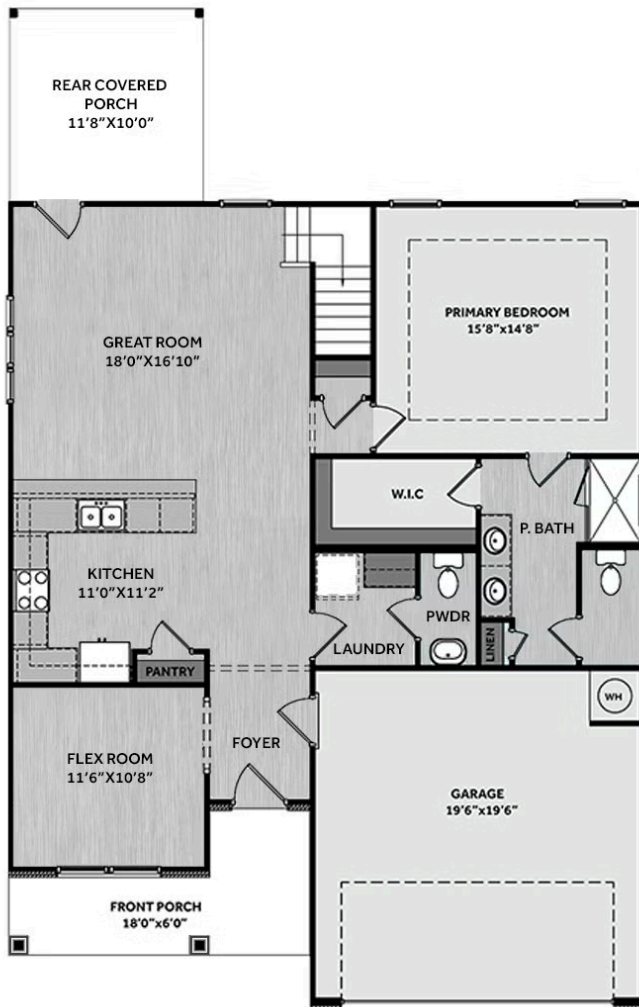

FIRST FLOOR