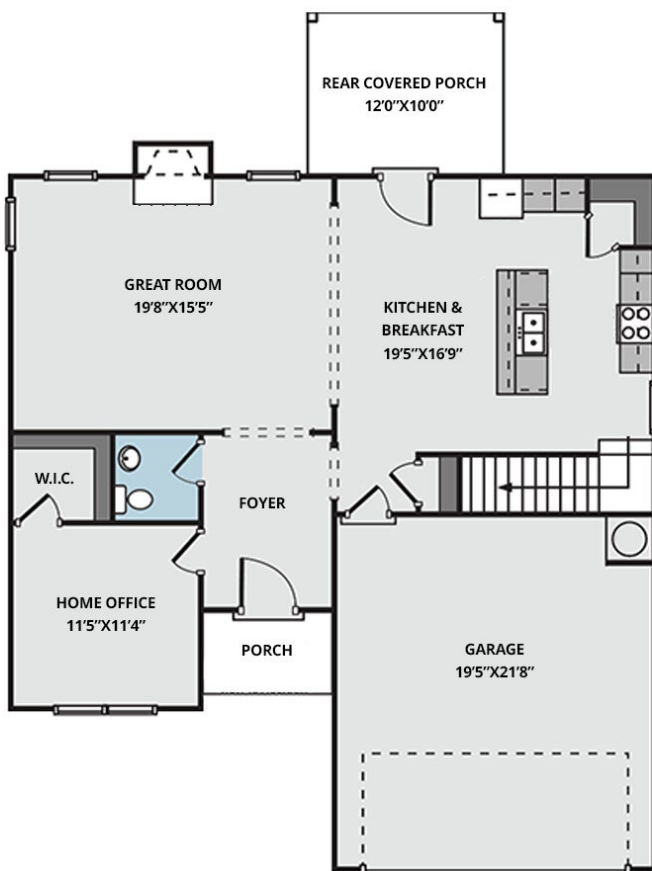

2.5 Baths

2 Car Garage

Primary Bedroom: Up

About 550 Husketh Road

- Great room with gas log fireplace with decorative mantle and granite surround in "Absolute Black".
- First-floor home office off foyer with walk-in closet.
- Eat-in kitchen with island and sink overlooking the great room, quartz countertops in "Arctic White", white shaker cabinets, natural stone herringbone mosaic tile backsplash, corner pantry, and breakfast area with access to rear covered porch; Stainless steel microwave, dishwasher, and smooth top range.
- Half-bath with pedestal sink, oval mirror, and lvp flooring.

FIRST FLOOR

SECOND FLOOR