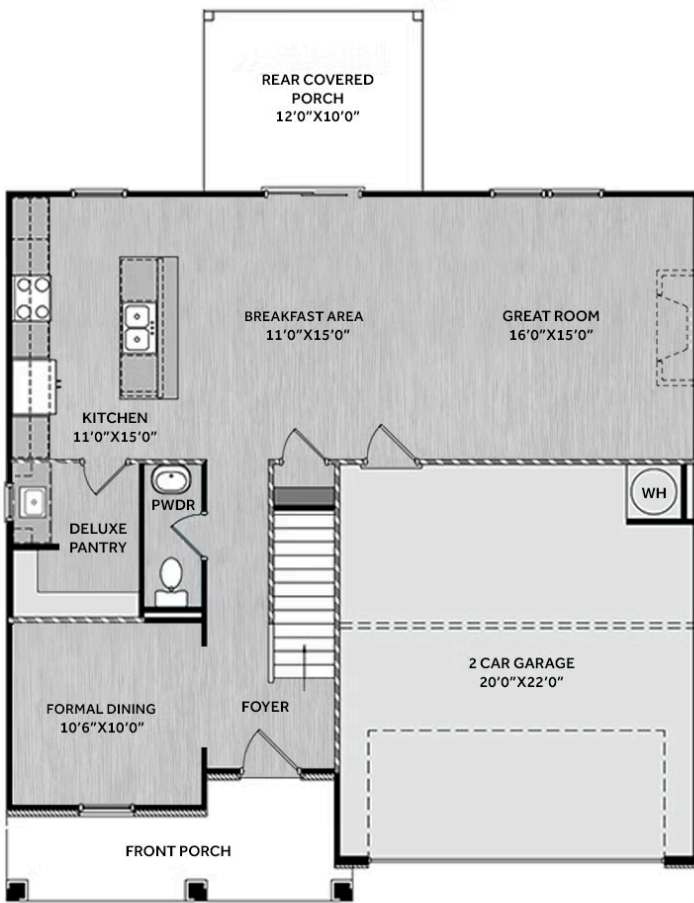

2,058 Sq Ft

2.0 Story

3 Beds

2.5 Baths

2 Car Garage

Primary Bedroom: Up

About 670 Husketh Road

- Just off the foyer are a dining room and a convenient half-bath.
- The kitchen, breakfast area, and great room flow together, leading to a rear covered porch—ideal for indoor-outdoor entertaining.
- The great room features a gas log fireplace with a mantle and black granite surround.
- The kitchen features a large eat-in island, white shaker cabinets with an accent island in "Graphite", "New Willow White" quartz countertops, white subway tile backsplash, a deluxe pantry with a prep sink, and stainless steel appliances, including a smooth-top range, microwave, and dishwasher.

FIRST FLOOR

SECOND FLOOR