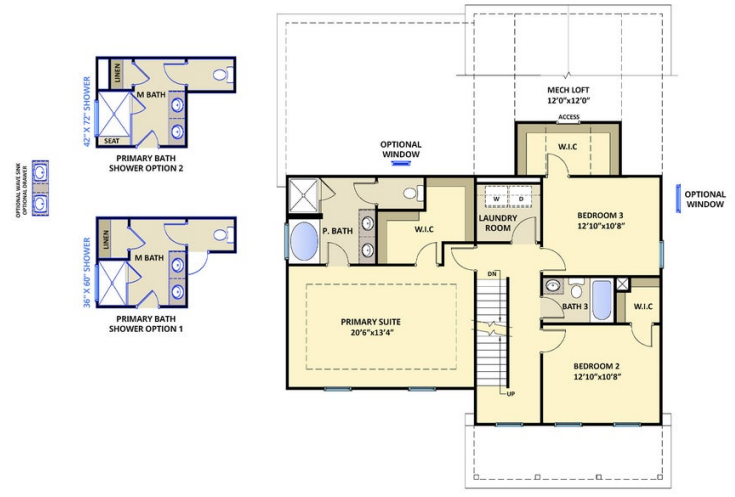

Elevation TW

3,060 Sq Ft

2.5 Story

5 Beds

4.5 Baths

2 Car Garage

Primary Bedroom: Up

## About 75 Vast View Way

- This home plan features a spacious guest suite on the first floor with walk-in closet, tray ceiling, and crown molding; Guest bath with dual sinks with quartz countertops in "Simply White", Seattle Snow shaker cabinet with center drawer stack, shower with tile surround, private water closet, and linen closet.
- Great room with natural gas log fireplace with decorative mantle and granite surround in "Absolute Black", and access to optional covered porch and grill patio overlooking the backyard.
- Gourmet kitchen with Seattle Snow shaker cabinets, "Azul Platino" granite countertops, "Desert

ARCHIVED 11/08/2023

**The Benton**  
CC3060

**FIRST FLOOR**

**SECOND FLOOR**

**THIRD FLOOR**