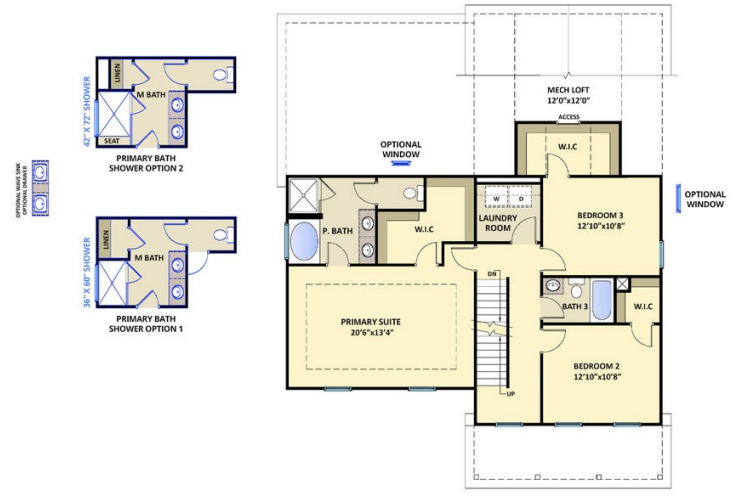

Elevation TW

3,060 Sq Ft

2.5 Story

5 Beds

4.5 Baths

2 Car Garage

Primary Bedroom: Up

## About 75 Vast View Way

- This home plan features a spacious guest suite on the first floor with walk-in closet, tray ceiling, and crown molding; Guest bath with dual sinks with quartz countertops in "Simply White", Seattle Snow shaker cabinet with center drawer stack, shower with tile surround, private water closet, and linen closet.
- Great room with natural gas log fireplace with decorative mantle and granite surround in "Absolute Black", and access to optional covered porch and grill patio overlooking the backyard.
- Gourmet kitchen with Seattle Snow shaker cabinets, "Azul Platino" granite countertops, "Desert

ARCHIVED 11/08/2023

The Benton  
CC3060

FIRST FLOOR

SECOND FLOOR

THIRD FLOOR