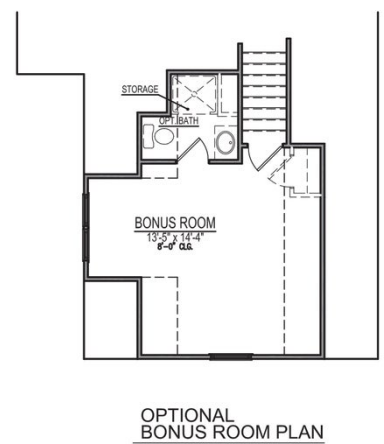

1,835 Sq. Ft.

1 Stories

2 Bed

2.0 Bath

Primary Bed: Down

About Bellefield

- Great room with optional fireplace and optional built-ins
- Kitchen with corner sink and pantry
- Primary suite with dual sinks, garden tub, separate shower, private water closet, access to laundry room through walk in closet,
- Optional covered porch.
- 2 bedrooms with access to hall bathroom.
- Optional guest suite layout. Available with bonus room option only.

...Read More Online

Elevation A

The Bellefield

FIRST FLOOR

SECOND FLOOR

Prices, plans, dimensions, features, specifications, materials, and availability of homes or communities are subject to change without notice or obligation. Illustrations are artists depictions only and may differ from completed improvements. All prices subject to change without notice. Please contact your sales associate before writing an offer.