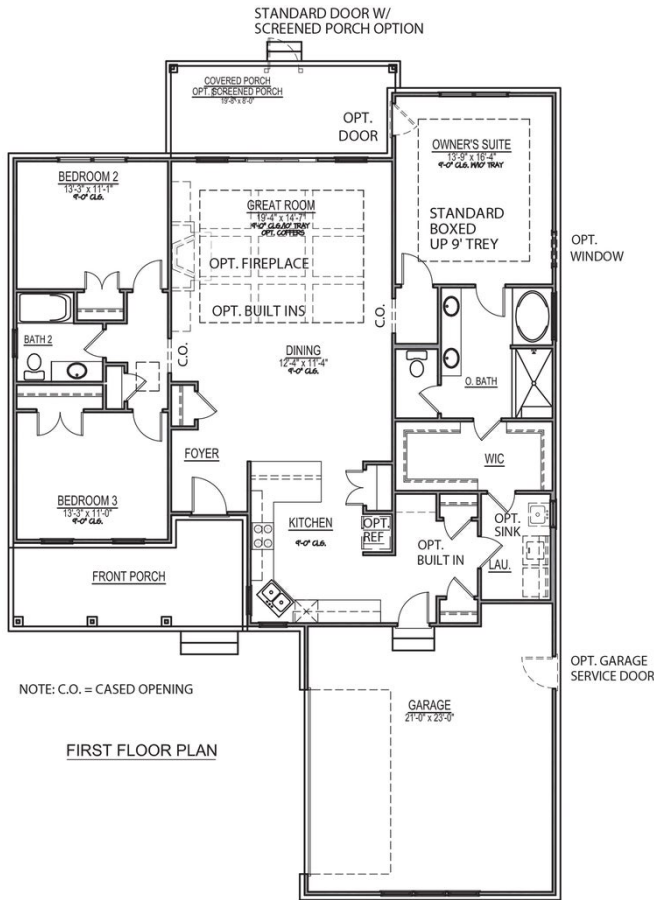

1,835 Sq. Ft.

1 Stories

2 Bed

2.0 Bath

Primary Bed: Down

About Bellefield

- Great room with optional fireplace and optional built-ins
- Kitchen with corner sink and pantry
- Primary suite with dual sinks, garden tub, separate shower, private water closet, access to laundry room through walk in closet,
- Optional covered porch.
- 2 bedrooms with access to hall bathroom.
- Optional guest suite layout. Available with bonus room option only.

...Read More Online

Elevation A

The Bellefield

FIRST FLOOR

SECOND FLOOR

Prices, plans, dimensions, features, specifications, materials, and availability of homes or communities are subject to change without notice or obligation. Illustrations are artists depictions only and may differ from completed improvements. All prices subject to change without notice. Please contact your sales associate before writing an offer.