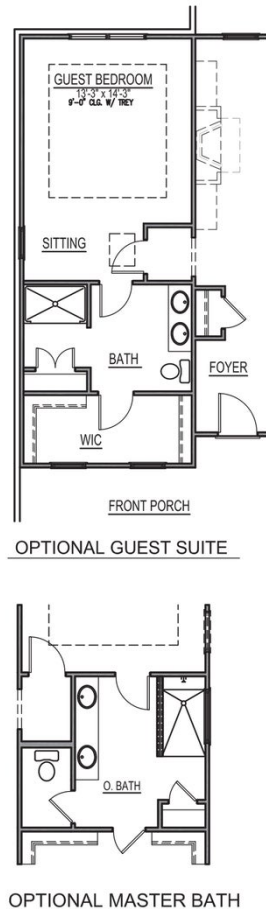

1,835 Sq. Ft.

1 Stories

2 Bed

2.0 Bath

Primary Bed: Down

About Bellefield

- Great room with optional fireplace and optional built-ins
- Kitchen with corner sink and pantry
- Primary suite with dual sinks, garden tub, separate shower, private water closet, access to laundry room through walk in closet,
- Optional covered porch.
- 2 bedrooms with access to hall bathroom.
- Optional guest suite layout. Available with bonus room option only.

...Read More Online

Elevation A

The Bellefield

FIRST FLOOR

SECOND FLOOR

Prices, plans, dimensions, features, specifications, materials, and availability of homes or communities are subject to change without notice or obligation. Illustrations are artists depictions only and may differ from completed improvements. All prices subject to change without notice. Please contact your sales associate before writing an offer.