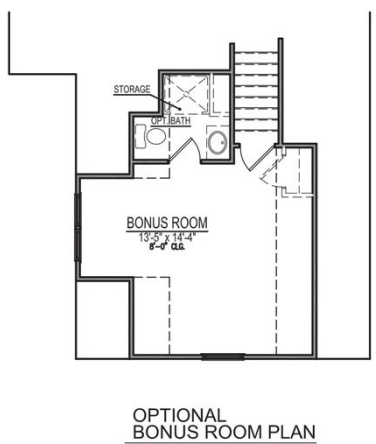

1,835 Sq. Ft.

1 Stories

2 Bed

2.0 Bath

Primary Bed: Down

About Bellefield

- Great room with optional fireplace and optional built-ins
- Kitchen with corner sink and pantry
- Primary suite with dual sinks, garden tub, separate shower, private water closet, access to laundry room through walk in closet,
- Optional covered porch.
- 2 bedrooms with access to hall bathroom.
- Optional guest suite layout. Available with bonus room option only.

...Read More Online

Elevation A

The Bellefield

FIRST FLOOR

SECOND FLOOR

Prices, plans, dimensions, features, specifications, materials, and availability of homes or communities are subject to change without notice or obligation. Illustrations are artists depictions only and may differ from completed improvements. All prices subject to change without notice. Please contact your sales associate before writing an offer.