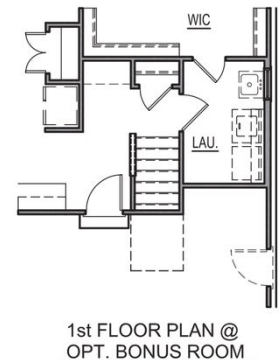

1,835 Sq. Ft.

1 Stories

2 Bed

2.0 Bath

Primary Bed: Down

About Bellefield

- Great room with optional fireplace and optional built-ins
- Kitchen with corner sink and pantry
- Primary suite with dual sinks, garden tub, separate shower, private water closet, access to laundry room through walk in closet,
- Optional covered porch.
- 2 bedrooms with access to hall bathroom.
- Optional guest suite layout. Available with bonus room option only.

...Read More Online

Elevation A

The Bellefield

FIRST FLOOR

SECOND FLOOR

Prices, plans, dimensions, features, specifications, materials, and availability of homes or communities are subject to change without notice or obligation. Illustrations are artists depictions only and may differ from completed improvements. All prices subject to change without notice. Please contact your sales associate before writing an offer.