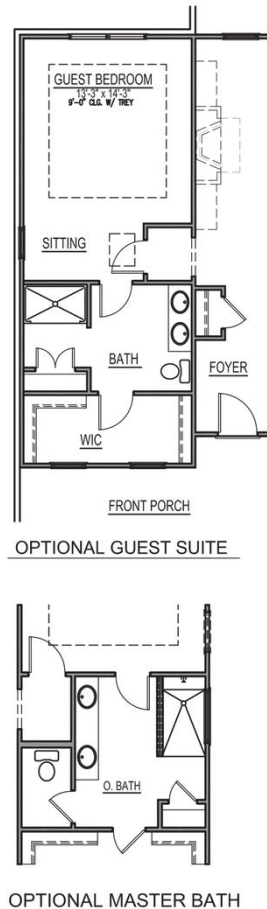

1,835 Sq. Ft.

1 Stories

2 Bed

2.0 Bath

Primary Bed: Down

About Bellefield

- Great room with optional fireplace and optional built-ins
- Kitchen with corner sink and pantry
- Primary suite with dual sinks, garden tub, separate shower, private water closet, access to laundry room through walk in closet,
- Optional covered porch.
- 2 bedrooms with access to hall bathroom.
- Optional guest suite layout. Available with bonus room option only.

...Read More Online

Elevation A

The Bellefield

FIRST FLOOR

SECOND FLOOR

Prices, plans, dimensions, features, specifications, materials, and availability of homes or communities are subject to change without notice or obligation. Illustrations are artists depictions only and may differ from completed improvements. All prices subject to change without notice. Please contact your sales associate before writing an offer.