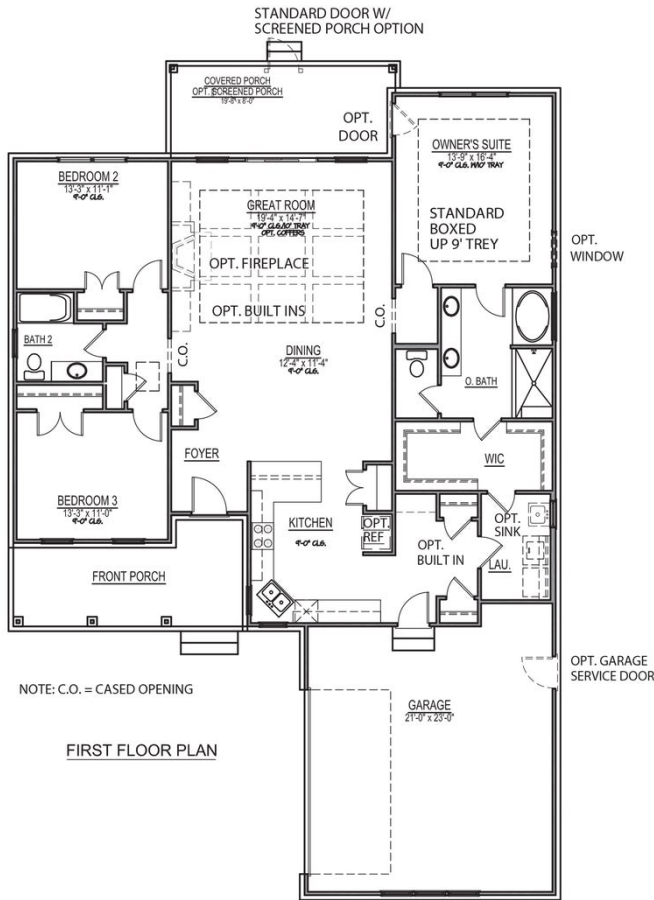

1,835 Sq. Ft.

1 Stories

2 Bed

2.0 Bath

Primary Bed: Down

## About Bellefield

- Great room with optional fireplace and optional built-ins
- Kitchen with corner sink and pantry
- Primary suite with dual sinks, garden tub, separate shower, private water closet, access to laundry room through walk in closet,
- Optional covered porch.
- 2 bedrooms with access to hall bathroom.
- Optional guest suite layout. Available with bonus room option only.

...Read More Online

Elevation A

**The Bellefield**

**FIRST FLOOR**

**SECOND FLOOR**

Prices, plans, dimensions, features, specifications, materials, and availability of homes or communities are subject to change without notice or obligation. Illustrations are artists depictions only and may differ from completed improvements. All prices subject to change without notice. Please contact your sales associate before writing an offer.