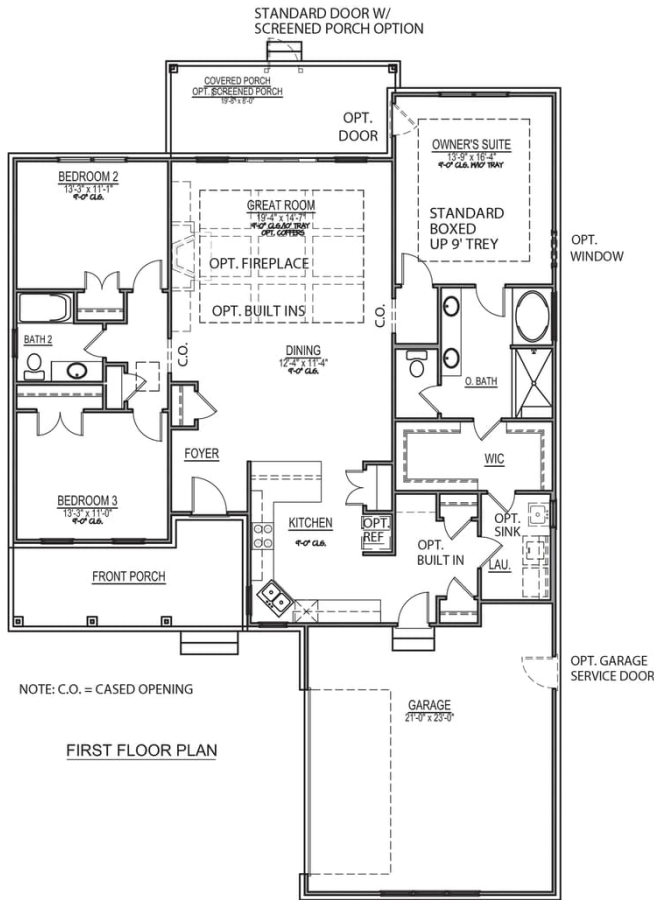

1,835 Sq. Ft.

1 Stories

2 - 3 Bed

2.0 Bath

Master Bed: Down

## About Bellefield

- Great room with optional fireplace and optional built-ins
- Kitchen with corner sink and pantry
- Master suite with his and hers sinks, garden tub, separate shower, private water closet, access to laundry room through walk in closet,
- Optional covered porch.
- 2 bedrooms with access to hall bathroom.
- Optional guest suite layout. Available with bonus room option only.

...Read More Online

Elevation A

**The Bellefield**

**FIRST FLOOR**

**SECOND FLOOR**

Prices, plans, dimensions, features, specifications, materials, and availability of homes or communities are subject to change without notice or obligation. Illustrations are artists depictions only and may differ from completed improvements. All prices subject to change without notice. Please contact your sales associate before writing an offer.