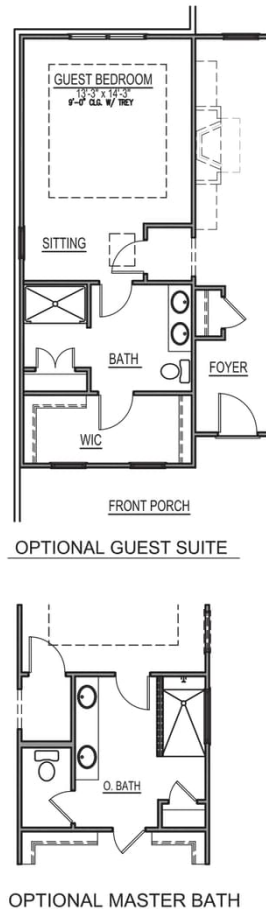

1,835 Sq. Ft.

1 Stories

2 - 3 Bed

2.0 Bath

Master Bed: Down

## About Bellefield

- Great room with optional fireplace and optional built-ins
- Kitchen with corner sink and pantry
- Master suite with his and hers sinks, garden tub, separate shower, private water closet, access to laundry room through walk in closet,
- Optional covered porch.
- 2 bedrooms with access to hall bathroom.
- Optional guest suite layout. Available with bonus room option only.

...Read More Online

Elevation A

**The Bellefield**

**FIRST FLOOR**

**SECOND FLOOR**

Prices, plans, dimensions, features, specifications, materials, and availability of homes or communities are subject to change without notice or obligation. Illustrations are artists depictions only and may differ from completed improvements. All prices subject to change without notice. Please contact your sales associate before writing an offer.