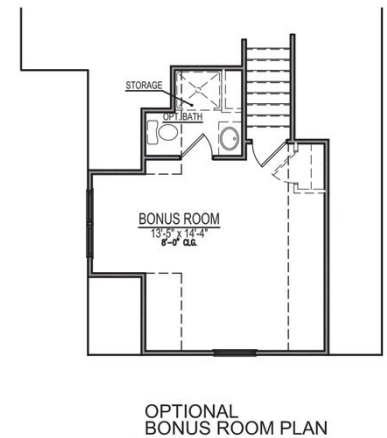

1,835 Sq. Ft.

1 Stories

2 Bed

2.0 Bath

Primary Bed: Down

## About Bellefield

- Great room with optional fireplace and optional built-ins
- Kitchen with corner sink and pantry
- Primary suite with dual sinks, garden tub, separate shower, private water closet, access to laundry room through walk in closet,
- Optional covered porch.
- 2 bedrooms with access to hall bathroom.
- Optional guest suite layout. Available with bonus room option only.

...Read More Online

Elevation A

**The Bellefield**

**FIRST FLOOR**

**SECOND FLOOR**

Prices, plans, dimensions, features, specifications, materials, and availability of homes or communities are subject to change without notice or obligation. Illustrations are artists depictions only and may differ from completed improvements. All prices subject to change without notice. Please contact your sales associate before writing an offer.