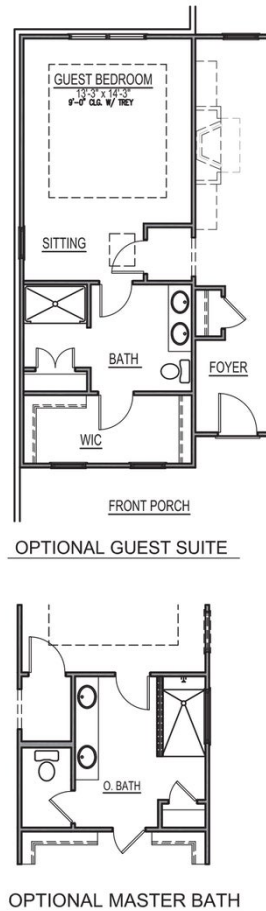

1,835 Sq. Ft.

1 Stories

2 Bed

2.0 Bath

Primary Bed: Down

## About Bellefield

- Great room with optional fireplace and optional built-ins
- Kitchen with corner sink and pantry
- Primary suite with dual sinks, garden tub, separate shower, private water closet, access to laundry room through walk in closet,
- Optional covered porch.
- 2 bedrooms with access to hall bathroom.
- Optional guest suite layout. Available with bonus room option only.

...Read More Online

Elevation A

**The Bellefield**

**FIRST FLOOR**

**SECOND FLOOR**

Prices, plans, dimensions, features, specifications, materials, and availability of homes or communities are subject to change without notice or obligation. Illustrations are artists depictions only and may differ from completed improvements. All prices subject to change without notice. Please contact your sales associate before writing an offer.