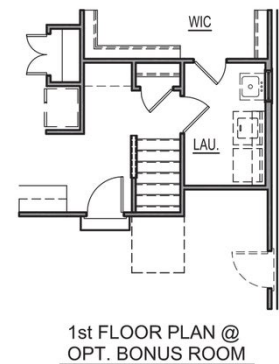

1,835 Sq. Ft.

1 Stories

2 Bed

2.0 Bath

Primary Bed: Down

## About Bellefield

- Great room with optional fireplace and optional built-ins
- Kitchen with corner sink and pantry
- Primary suite with dual sinks, garden tub, separate shower, private water closet, access to laundry room through walk in closet,
- Optional covered porch.
- 2 bedrooms with access to hall bathroom.
- Optional guest suite layout. Available with bonus room option only.

...Read More Online

Elevation A

**The Bellefield**

**FIRST FLOOR**

**SECOND FLOOR**

Prices, plans, dimensions, features, specifications, materials, and availability of homes or communities are subject to change without notice or obligation. Illustrations are artists depictions only and may differ from completed improvements. All prices subject to change without notice. Please contact your sales associate before writing an offer.