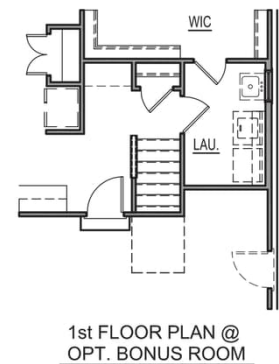

1,835 Sq. Ft.

1 Stories

2 - 3 Bed

2.0 Bath

Master Bed: Down

## About Bellefield

- Great room with optional fireplace and optional built-ins
- Kitchen with corner sink and pantry
- Master suite with his and hers sinks, garden tub, separate shower, private water closet, access to laundry room through walk in closet,
- Optional covered porch.
- 2 bedrooms with access to hall bathroom.
- Optional guest suite layout. Available with bonus room option only.

...Read More Online

Elevation A

**The Bellefield**

**FIRST FLOOR**

**SECOND FLOOR**

Prices, plans, dimensions, features, specifications, materials, and availability of homes or communities are subject to change without notice or obligation. Illustrations are artists depictions only and may differ from completed improvements. All prices subject to change without notice. Please contact your sales associate before writing an offer.