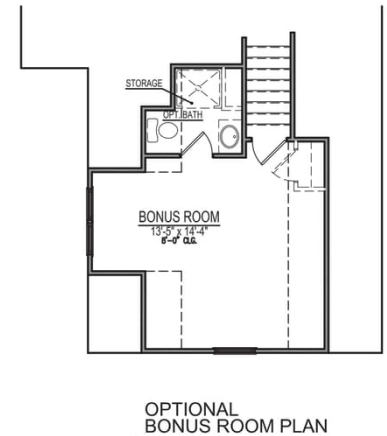

1,835 Sq. Ft.

1 Stories

2 - 3 Bed

2.0 Bath

Master Bed: Down

## About Bellefield

- Great room with optional fireplace and optional built-ins
- Kitchen with corner sink and pantry
- Master suite with his and hers sinks, garden tub, separate shower, private water closet, access to laundry room through walk in closet,
- Optional covered porch.
- 2 bedrooms with access to hall bathroom.
- Optional guest suite layout. Available with bonus room option only.

...Read More Online

Elevation A

**The Bellefield**

**FIRST FLOOR**

**SECOND FLOOR**

Prices, plans, dimensions, features, specifications, materials, and availability of homes or communities are subject to change without notice or obligation. Illustrations are artists depictions only and may differ from completed improvements. All prices subject to change without notice. Please contact your sales associate before writing an offer.