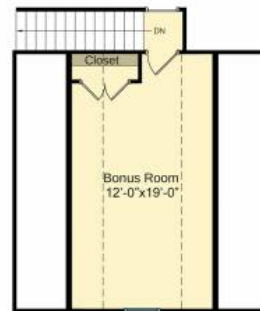

2,175 Sq. Ft.

1.5 Stories

3 Bed

2.0 Bath

Primary Bed: Down

## About Haley

- Open concept great room, dining room and kitchen
- Primary suite with 2 closets, dual sinks, walk-in shower, private water closet and access to covered porch
- Bedroom or office option on first floor
- Bonus room with closet
- Mud room with built in bench and cubbies

...Read More Online

**The Haley**  
CC2175

FIRST FLOOR

SECOND FLOOR

Prices, plans, dimensions, features, specifications, materials, and availability of homes or communities are subject to change without notice or obligation. Illustrations are artists depictions only and may differ from completed improvements. All prices subject to change without notice. Please contact your sales associate before writing an offer.